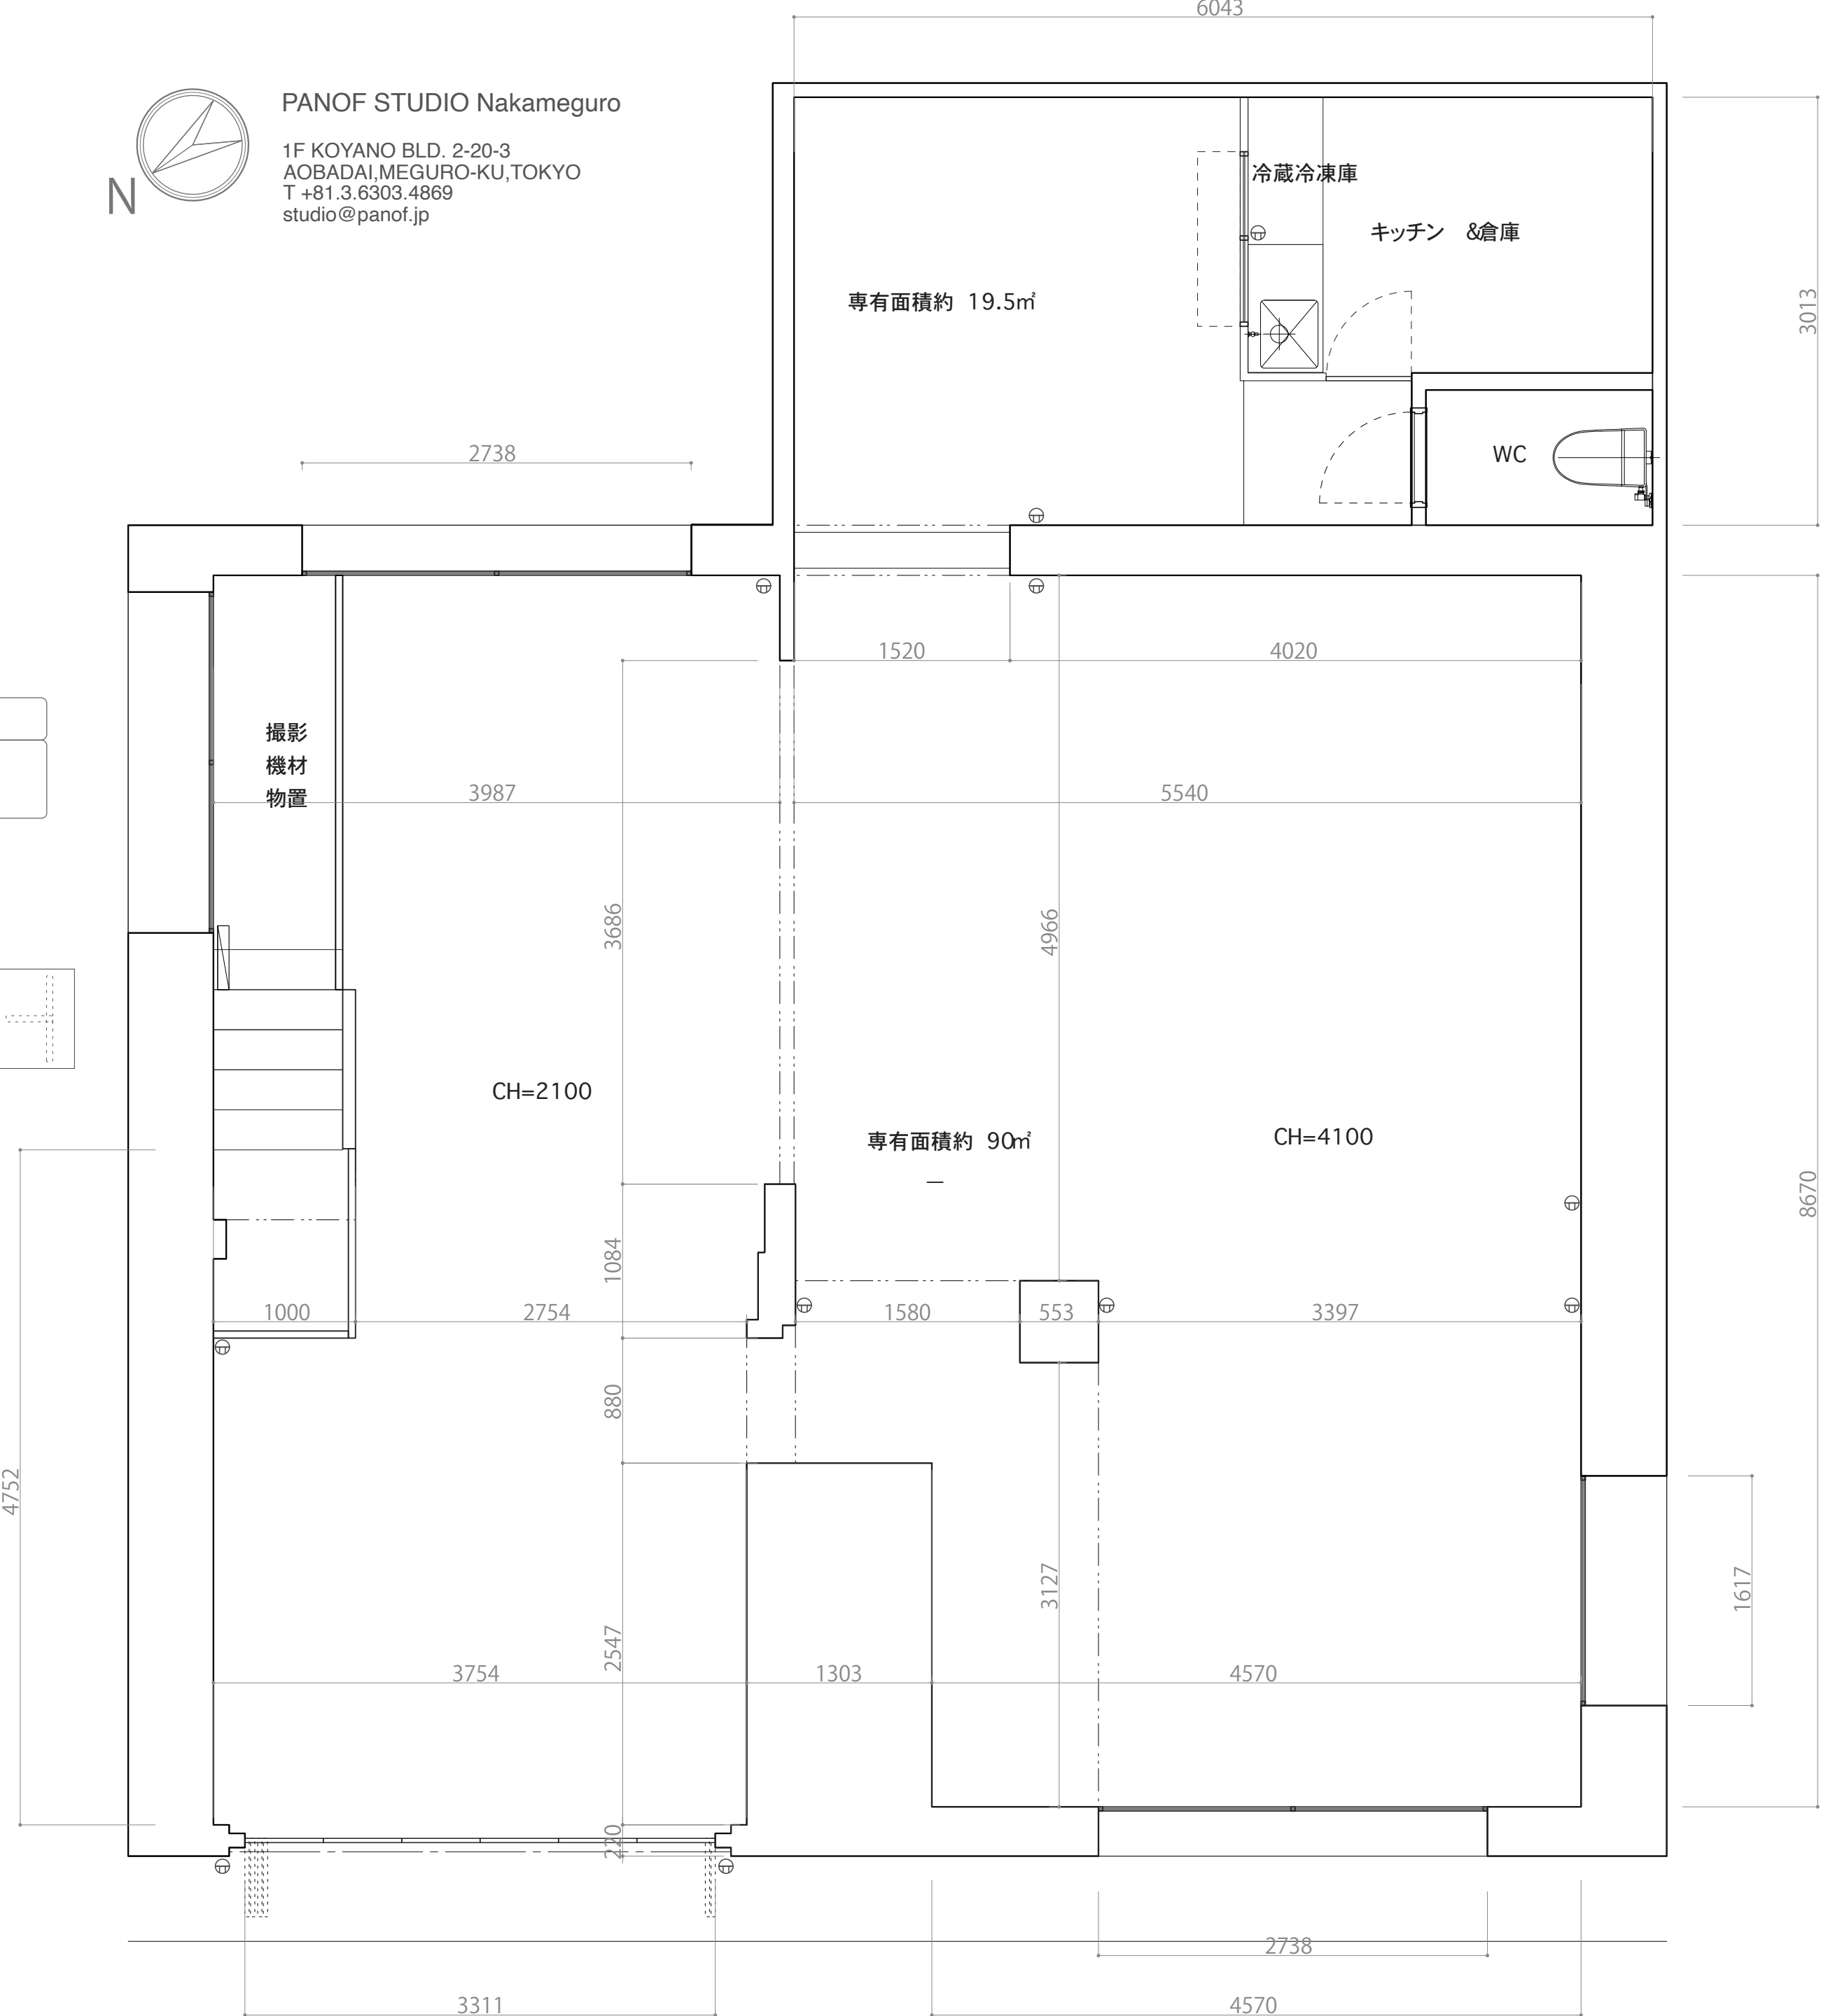

PANOF STUDIO Nakameguro

1F KOYANO BLD. 2-20-3  
AOBADAI, MEGURO-KU, TOKYO  
T +81.3.6303.4869  
studio@panof.jp

Sofa  
1900x900x330  
x1

Folding Table  
2100x700x730  
x1

Folding Stool  
x6

High Stool  
x2

Mirror  
400x1500  
x2

Apple Box  
300x300x600  
x12

High Table  
450x450x900  
x4

Folding Table  
1200x600x730  
x4

Table  
720x720x720  
x6

Folding chair  
x12

HG&SH 1200x300x1750  
x18